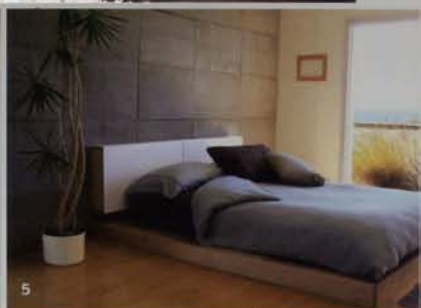

1

2

3

4

5

6

1. Dresscode by Jörg Boner for Nils Holger Moormann These tall, modular wardrobes are fun pieces in which to hang your shirts and dresses. Made of untreated solid ash in red, olive green or grey on the outside and black on the inside.

2. Berlin 28 Collection by Baronet The premier Quebec manufacturer presents a line of furniture in solid oak with espresso, chocolate and graphite finishes. The collection boasts three different beds, as well as dressers with interchangeable storage units.

3. Multimed by Pescarollo This walk-in closet comes with folding doors in aluminum and laminated glass. Integrated aluminum uprights positioned between ceiling and floor support the doors and the accessories.

There are a variety of fittings available, such as shelving, hanging bars, pull-down hangers, drawers and pant racks.

4. Sidus by Santambrogio and Cavana for Res Sidus is constructed from uprights in ribbed aluminum, with shelves in white chipboard and a front finished in oak laminate or aluminum. Shown here embedded in a facing wall, the modular system, which comes in several dimensions, can be made to measure.

5. Lax Series by Mash Originally a New York company that now calls Santa Monica home, Mash introduces a new series, which includes this bed with integrated storage. Both the platform bed and the floating cupboard-headboard are made of Finnish birch. The headboard's aluminum doors slide open for access to the shelving.